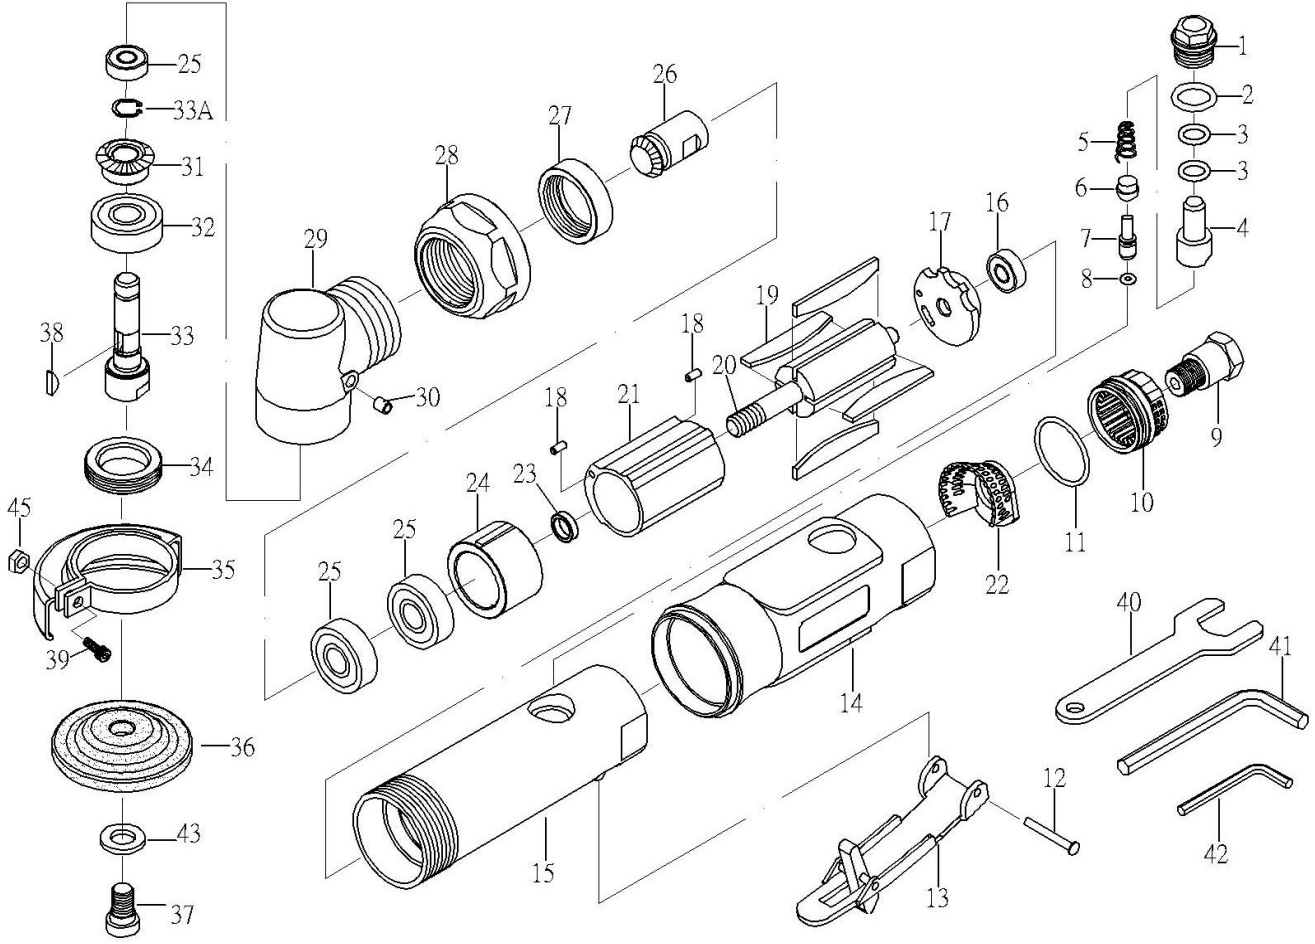

OS-230 GAV HAVALI MİNİ TAŞALAMA

PARÇA NO.	PARÇA ADI	ADET	FİYAT\$	PARÇA NO.	PARÇA ADI	ADET	FİYAT\$
01	SCREW	1	2.00	24	FRONT PLATE	1	7.00
02	O-RING	1	1.00	25	BEARING(608ZZ)	3	5.00
03	O-RING	2	1.00	26	BEVEL GEAR	1	15.00
04	AIR REGULATOR	1	2.00	27	NUT	1	5.00
05	SPRING	1	1.00	28	CLAMP NUT	1	5.00
06	VALVE STEM BUSHING	1	2.00	29	ANGLE HOUSING	1	14.00
07	VALVE STEM	1	2.00	30	OIL CUP	1	1.00
08	O-RING	1	1.00	31	BEVEL GEAR	1	15.00
09	AIR INLET	1	3.00	32	BEARING (6000ZZ)	1	5.00
10	EXHAUST SLEEVE	1	2.00	33	SHAFT	1	12.00
11	O-RING	1	1.00	33A	SNAP RING	1	1.00
12	SPRING PIN	1	1.00	34	CLAMP NUT	1	4.00
13	LEVER	1	6.00	35	DISC COVER	1	16.00
14	PROTECTING RUBBER	1	7.00	36	DISC WHEEL	1	
15	HOUSING	1	12.00	37	DISC SCREW	1	4.00
16	BEARING(696ZZ)	1	5.00	38	KEY	1	2.00
17	REAR PLATE	1	6.00	39	SCREW (M4*16)	1	1.00
18	PIN	2	1.00	40	STOP SPANNER 14M/M	1	3.00
19	ROTOR BLADE	4	1.00	41	HEX 5M/M	1	2.00
20	ROTOR	1	12.00	42	HEX 3M/M	1	2.00
21	CYLINDER	1	12.00	43	WASHER	1	2.00
22	CONE MUFFLER	1	2.00	45	NUT (M4)	1	1.00
23	BEARING SPACER	1	1.00				